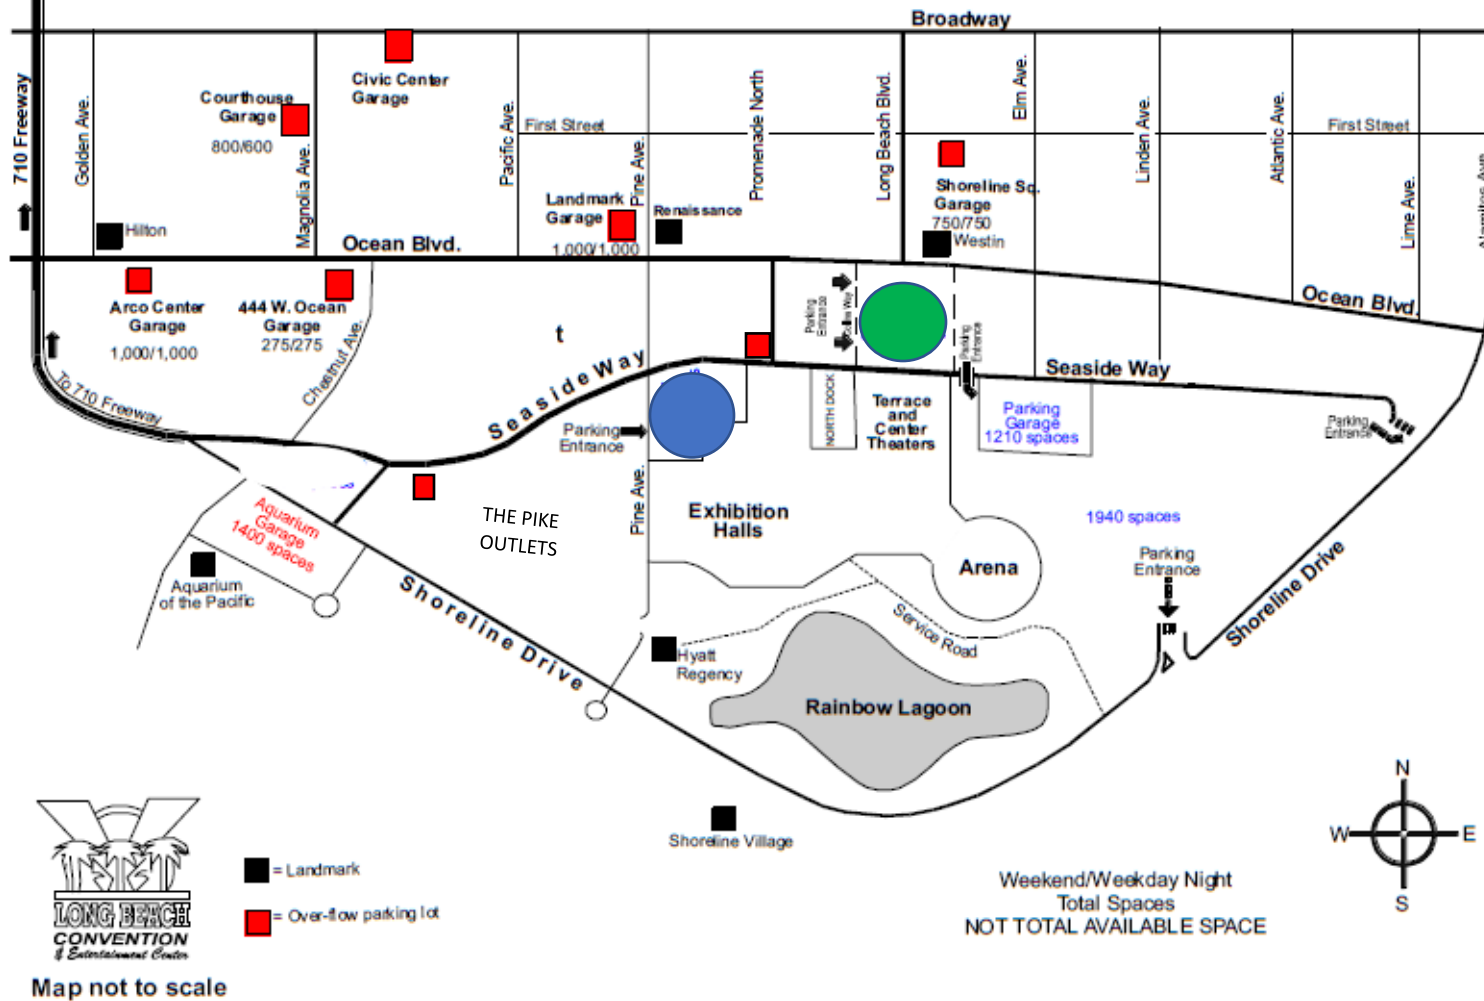

# LONG BEACH CONVENTION & ENTERTAINMENT CENTER PARKING

LBCEC PARKING MAP SHOWS POSSIBLE GARAGES THROUGHOUT DOWNTOWN LONG BEACH. ALL OVERFLOW LOT'S (RED SQUARES) RATES ARE SUBJECT TO THEIR SPECIFIC LOT AND NOT OPERATED BY LBCEC.

**BLUE CIRCLE:** Pine Avenue / Prom Garage, 500 spaces. Accessible off Pine Avenue & Bay Street. Daily rate applies. No in/out privileges.

**GREEN CIRCLE:** Terrace Garage, 800 spaces. Accessible off Ocean Blvd & Collins Way. Daily rate applies. No in/out privileges.